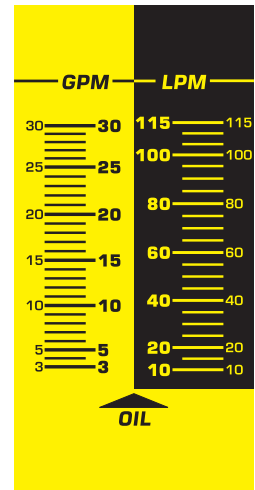

As the leading manufacturer of hydraulic flow measurement solutions, the Hedland product line features over 15,000 inline, variable-area flow meters to measure oil, phosphate esters, water, water-based fluids, pressurized air, and other compressed gases. These products are compatible with liquids of viscosities from 40...500 SUS (4.2...108 cSt).

From 1/4...3 inches (6...76 mm), Hedland flow meters and flow switches provide quick visual indication on an easy-to-read linear scale to confirm that on-machinery hydraulic systems are operating properly. Hedland transmitters deliver flow rate on a digital display. With models available for standard- and high-temperature applications, Hedland products are perfectly suited for the most demanding applications in fluid power, oil and gas, automotive, semiconductor, mining, and discrete manufacturing. Additionally, the products have a choice of aluminum, brass, stainless steel, or polysulfone bodies to deliver cost-effective solutions for applications based on fluid compatibility, temperature and pressure.

Because Hedland products do not require flow straighteners, have no special piping requirements and may be installed in any orientation, Hedland is suitable for both new and retrofit installations. Hedland is available with end fitting options of SAE threads, NPTF threads, BSPP threads, and code 61/62 flanges.

All flow meters and flow switches provide local, visual flow indication and are available with standard or optional custom scales